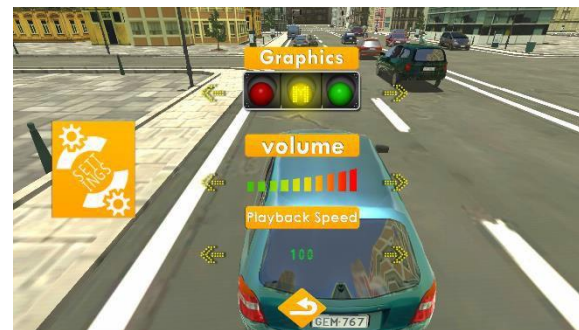

Traffic Sens for Learners app or app-series aims to educate the children and the young aspiring drivers that driving is not about just controlling the vehicle, but it is about safely steering the vehicle in compliance with the traffic laws.

Road is a public place where one have to follow rules without losing sight of one's panoramic view and without obstructing the existing traffic.

Traffic Sens for Learners educates the driver community about the traffic rules that needs to be followed and the presence of mind needed for decision making.

This is achieved by the media of educational app via e-tutorials followed by online test drives ready to be launched on the Windows platform to install and use.

Developed for a social cause of saving lives that are lost due to negligent driving and to reduce disasters on roads by creating public awareness.

A thought revolution brought in by an expert cross continental driver to induce a new paradigm of traffic sense among road users of different age groups.

Traffic Sens for Learners plays key role in modifying the mindset of the new aspiring drivers and learners to behave with caution on while on road.

Traffic Sens for Learners is a driving science and works on the sentiment that education is the best medium to bring in uniformity across the societal behavior among learners.